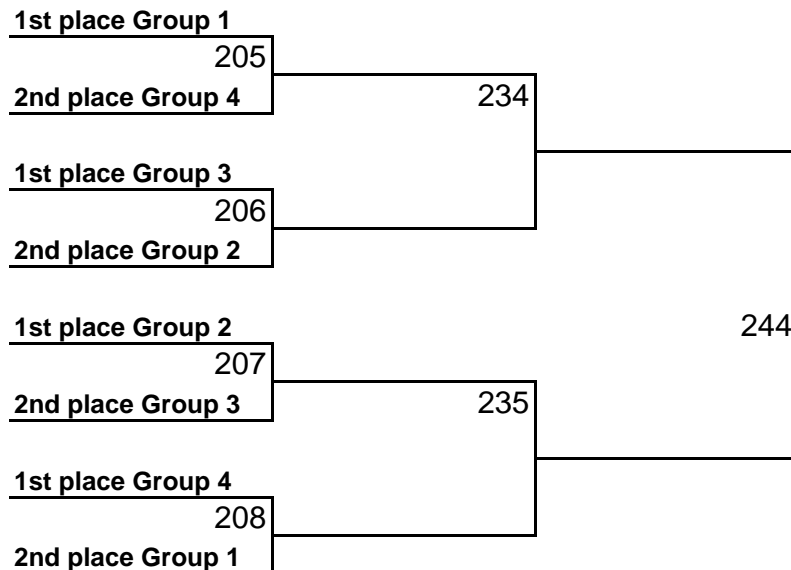

ONTARIO LACROSSE ASSOCIATION

2009 Bantam Provincial Championships

B

Round-Robin in each Group (3 games each).

Top two teams in each Group advance to single elimination round

Group 1: Fergus #1	Brampton #1	Six Nations #1	Gloucester #1
Group 2: Kahnawake	Mississauga #1	Whitby #2	Hamilton #1
Group 3: Caledon #1	Burlington #1	Windsor	Elora #1
Group 4: Akwesasne	Owen Sound #1	EG/Newmarket	Oakville #2

Fergus #1 33 Brampton #1	Six Nations #1 96 Fergus #1	Fergus #1 160 Gloucester #1
Gloucester #1 34 Six Nations #1	Brampton #1 97 Gloucester #1	Six Nations #1 161 Brampton #1
Kahnawake 35 Mississauga #1	Kahnawake 98 Whitby #2	Hamilton #1 162 Kahnawake
Whitby #2 36 Hamilton #1	Hamilton #1 99 Mississauga #1	Mississauga #1 163 Whitby #2
Caledon #1 37 Burlington #1	Windsor 100 Caledon #1	Caledon #1 164 Elora #1
Windsor 38 Elora #1	Burlington #1 101 Elora #1	Burlington #1 165 Windsor
Akwesasne 39 Owen Sound #1	Owen Sound #1 102 EG/Newmarket	Owen Sound #1 166 Oakville #2
EG/Newmarket 40 Oakville #2	Oakville #2 103 Akwesasne	EG/Newmarket 167 Akwesasne

ONTARIO LACROSSE FESTIVAL - Whitby July 31st to August 2nd