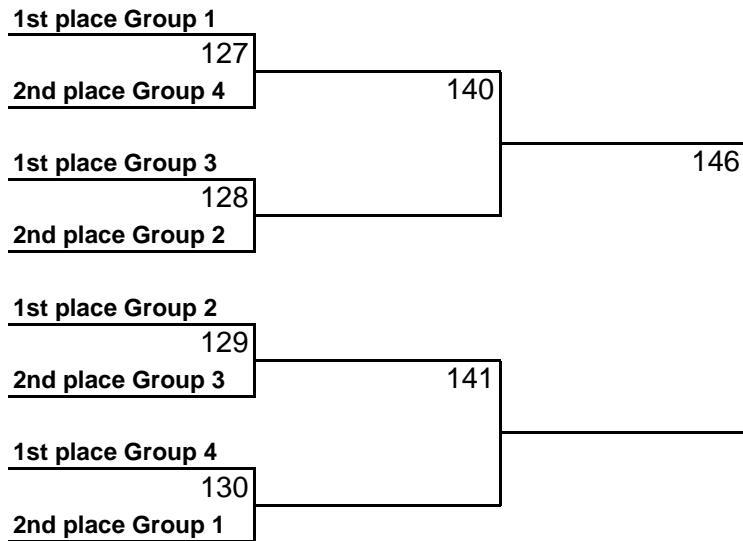

ONTARIO LACROSSE FESTIVAL

2010 Warrior/OLA Novice Provincial Championships

NOVICE B

Round-Robin in each Group (3 games each).

Top two teams in each Group advance to single elimination round

Group 1:	C.Wellington	Clarington 2	Windsor	Barrie
Group 2:	Huntsville	Whitby 2	Burlington 2	Welland
Group 3:	Orillia	Hamilton	Owen Sound	Sarnia
Group 4:	Kitchener	London	Caledon	Gloucester

C.Wellington 25	Clarington 2 63	C.Wellington 101
Barrie	C.Wellington	Windsor
Clarington 2 26	Barrie 64	Clarington 2 102
Windsor	Windsor	Barrie
Kitchener 27	Caledon 65	Kitchener 103
London	Kitchener	Gloucester
Caledon 28	Gloucester 66	London 104
Gloucester	London	Caledon
Orillia 29	Hamilton 67	Orillia 105
Owen Sound	Orillia	Sarnia
Hamilton 30	Owen Sound 68	Hamilton 106
Sarnia	Sarnia	Owen Sound
Huntsville 31	Whitby 2 69	Huntsville 107
Burlington 2	Huntsville	Welland
Whitby 2 32	Welland 70	Burlington 2 108
Welland	Burlington 2	Whitby 2

Elimination Rounds