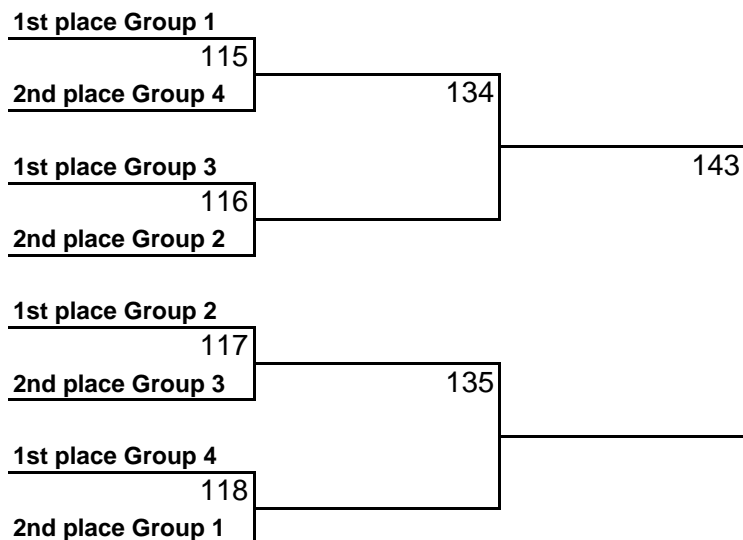

ONTARIO LACROSSE FESTIVAL

2010 Warrior/OLA Novice Provincial Championships

NOVICE E

Round-Robin in each Group (3 games each).

Top two teams in each Group advance to single elimination round

Group 1:	St. Catharines 3	Wallaceburg 2	Newmarket 2	Ctr Wellington 4
Group 2:	Welland 2	Gloucester 2	Milton 2	Barrie 2
Group 3:	Arthur	Nepean 2	Halton Hills 2	Simcoe
Group 4:	Six Nations 3	Guelph 3	North Perth 2	Midland

<table border="1" style="width: 100%; text-align: center;"> <tr><td>St. Catharines 3</td></tr> <tr><td>1</td></tr> <tr><td>Ctr Wellington 4</td></tr> </table>	<table border="1" style="width: 100%; text-align: center;"> <tr><td>Wallaceburg 2</td></tr> <tr><td>39</td></tr> <tr><td>St. Catharines 3</td></tr> </table>	<table border="1" style="width: 100%; text-align: center;"> <tr><td>St. Catharines 3</td></tr> <tr><td>77</td></tr> <tr><td>Newmarket 2</td></tr> </table>
<table border="1" style="width: 100%; text-align: center;"> <tr><td>Wallaceburg 2</td></tr> <tr><td>2</td></tr> <tr><td>Newmarket 2</td></tr> </table>	<table border="1" style="width: 100%; text-align: center;"> <tr><td>Ctr Wellington 4</td></tr> <tr><td>40</td></tr> <tr><td>Newmarket 2</td></tr> </table>	<table border="1" style="width: 100%; text-align: center;"> <tr><td>Wallaceburg 2</td></tr> <tr><td>78</td></tr> <tr><td>Ctr Wellington 4</td></tr> </table>
<table border="1" style="width: 100%; text-align: center;"> <tr><td>Six Nations 3</td></tr> <tr><td>3</td></tr> <tr><td>Guelph 3</td></tr> </table>	<table border="1" style="width: 100%; text-align: center;"> <tr><td>North Perth 2</td></tr> <tr><td>41</td></tr> <tr><td>Six Nations 3</td></tr> </table>	<table border="1" style="width: 100%; text-align: center;"> <tr><td>Six Nations 3</td></tr> <tr><td>79</td></tr> <tr><td>Midland</td></tr> </table>
<table border="1" style="width: 100%; text-align: center;"> <tr><td>North Perth 2</td></tr> <tr><td>4</td></tr> <tr><td>Midland</td></tr> </table>	<table border="1" style="width: 100%; text-align: center;"> <tr><td>Midland</td></tr> <tr><td>42</td></tr> <tr><td>Guelph 3</td></tr> </table>	<table border="1" style="width: 100%; text-align: center;"> <tr><td>Guelph 3</td></tr> <tr><td>80</td></tr> <tr><td>North Perth 2</td></tr> </table>
<table border="1" style="width: 100%; text-align: center;"> <tr><td>Arthur</td></tr> <tr><td>5</td></tr> <tr><td>Halton Hills 2</td></tr> </table>	<table border="1" style="width: 100%; text-align: center;"> <tr><td>Nepean 2</td></tr> <tr><td>43</td></tr> <tr><td>Arthur</td></tr> </table>	<table border="1" style="width: 100%; text-align: center;"> <tr><td>Arthur</td></tr> <tr><td>81</td></tr> <tr><td>Simcoe</td></tr> </table>
<table border="1" style="width: 100%; text-align: center;"> <tr><td>Nepean 2</td></tr> <tr><td>6</td></tr> <tr><td>Simcoe</td></tr> </table>	<table border="1" style="width: 100%; text-align: center;"> <tr><td>Halton Hills 2</td></tr> <tr><td>44</td></tr> <tr><td>Simcoe</td></tr> </table>	<table border="1" style="width: 100%; text-align: center;"> <tr><td>Nepean 2</td></tr> <tr><td>82</td></tr> <tr><td>Halton Hills 2</td></tr> </table>
<table border="1" style="width: 100%; text-align: center;"> <tr><td>Welland 2</td></tr> <tr><td>7</td></tr> <tr><td>Milton 2</td></tr> </table>	<table border="1" style="width: 100%; text-align: center;"> <tr><td>Gloucester 2</td></tr> <tr><td>45</td></tr> <tr><td>Welland 2</td></tr> </table>	<table border="1" style="width: 100%; text-align: center;"> <tr><td>Welland 2</td></tr> <tr><td>83</td></tr> <tr><td>Barrie 2</td></tr> </table>
<table border="1" style="width: 100%; text-align: center;"> <tr><td>Gloucester 2</td></tr> <tr><td>8</td></tr> <tr><td>Barrie 2</td></tr> </table>	<table border="1" style="width: 100%; text-align: center;"> <tr><td>Barrie 2</td></tr> <tr><td>46</td></tr> <tr><td>Milton 2</td></tr> </table>	<table border="1" style="width: 100%; text-align: center;"> <tr><td>Milton 2</td></tr> <tr><td>84</td></tr> <tr><td>Gloucester 2</td></tr> </table>

Elimination Rounds