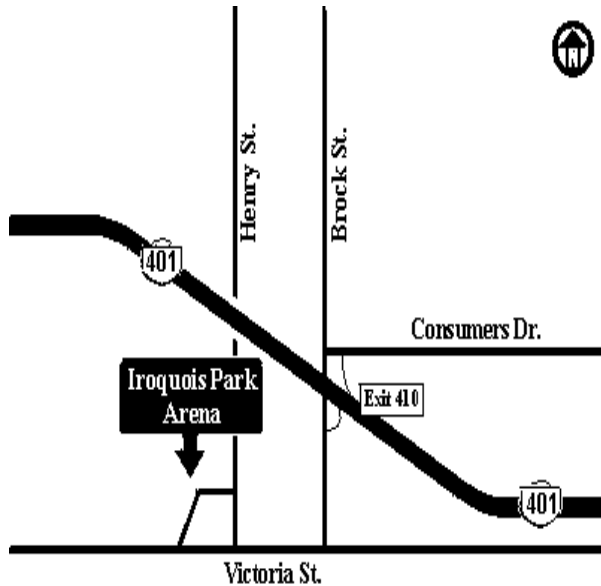

### Iroquois Park Sports Centre Driving Instructions

500 Victoria St. W  
Whitby, ON L1R3M3  
905-668-7765

**From Hwy-401 Westbound:** Hwy-401 to Brock St. (exit 410) in the town of Whitby (not Brock Road that is located in Pickering, a little west of Whitby). Exit ramp ends at Consumers Dr., so turn left on Consumers and proceed approx. 200 meters west to Brock Street. Turn left on Brock St. and proceed south approx. 0.75 km to Victoria Street. Turn right on Victoria St. and proceed west approx. 0.5 km to Henry Street. Turn right on Henry St. and proceed north approx. 150 meters to Iroquois Park entrance. Turn left into Iroquois Park and watch for arena on the right.

**From Hwy-7:** Hwy-7 to Baldwin St. (in Brooklin). Proceed south on Baldwin St. approx. 4 km to Taunton Road. Turn left on Taunton Rd. and proceed east approx. 0.3 km to McKinney Drive. Turn left on McKinney Dr. and proceed north approx. 0.25 km to arena on the left.

### Luther Vipond (Brooklin) Memorial Arena

67 Winchester Rd.  
Brooklin, ON L1M1B4  
905-655-4571

Brooklin is located at the intersection of Rt-7 and Rt-12, approx. 10 km north of Whitby and approx. 60 km northeast of Toronto.

#### **Driving Instructions:**

**From Hwy-401 Westbound:** Hwy-401 west to Salem Road (exit 404). Turn left on Salem Rd. and proceed south approx. 1 km to Bayly Street. Turn right (west) on Bayly St. and proceed approx. 1.5 km to Monarch Avenue. Turn left on Monarch Ave. (just before the McDonalds) and proceed approx. 0.3 km to Centennial Road. Turn left on Centennial Rd. and proceed a short distance to arena on the left.