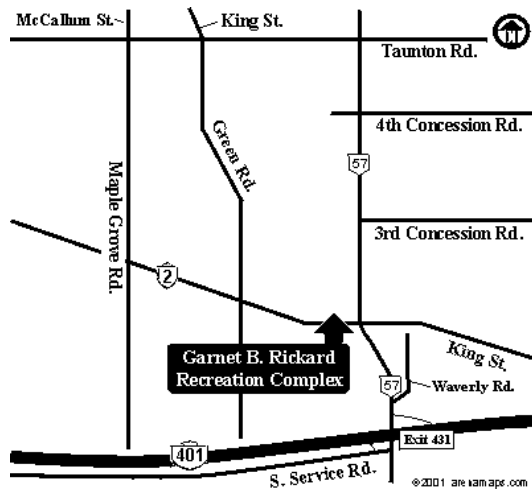

ONTARIO LACROSSE FESTIVAL

ARENA DIRECTIONS

Garnet B. Rickard Recreation Complex

2440 King St. W (Hwy-2)
Bowmanville, ON L1C3K2
905-623-5728

Driving Instructions:

Bowmanville is located just off Hwy-401, approx. 75 km east of Toronto.

From Hwy-401: Hwy-401 to RR-57/Waverly Rd. (exit 431). Proceed north on RR-57/Waverly Rd. (go straight on RR-57 shortly after crossing over Baseline Rd./don't turn right on Waverly) approx. 2 km to King Street. Turn left on King St. and proceed west a short distance to Garnet B. Rickard Recreation Complex on the right.