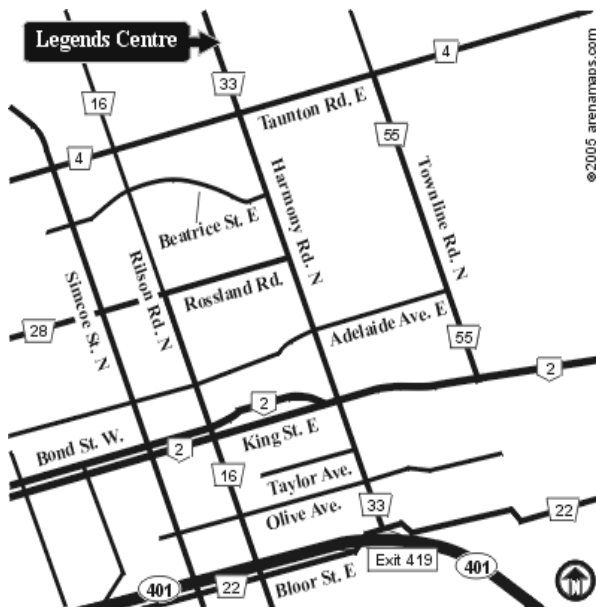

©2005 arenamaps.com

Legends Centre Driving Instructions

1661 Harmony Rd. N
Oshawa, ON L1H7K5
905-436-5455

From the West (Toronto): Hwy-401 east to Bloor St./Harmony Rd. (exit 419). Turn left on Bloor St. and proceed east approx. 0.4 km to Harmony Road. Turn left on Harmony Rd. and proceed north approx. 6.5 km to arena on the right.

From the East (Ottawa): Hwy-416 South approx. 70 km to Hwy-401 West. Proceed west on Hwy-401 approx. 295 km to Harmony Rd./Bloor St. (exit 419). Bear right onto Harmony Rd. and proceed north approx. 6.5 km to arena on the right.