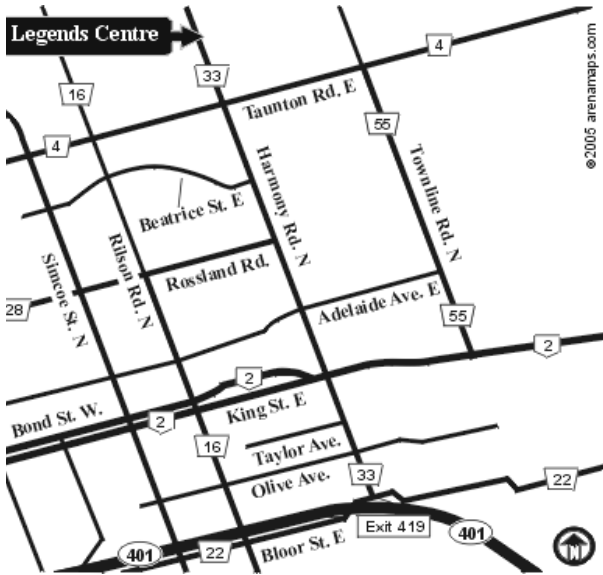

FESTIVAL ARENA MAPS & DIRECTIONS

Legends Centre Driving Instructions

From Hwy-401 Westbound: Hwy-401 to Bloor Street/Harmony Road (exit 419). Continue onto Harmony Rd S/Durham Regional Rd 33 and follow it north. Follow Harmony Road north past Coldstream Drive and watch for the arena on your right.

From Hwy-410 Eastbound: Hwy-401 to Bloor Street/Harmony Road (exit 419). Use the left lane to turn left onto Bloor St E/Harmony Road. Turn left onto Harmony Rd S/Durham Regional Rd 33. Follow Harmony Road north past Coldstream Drive and watch for the arena on your right.