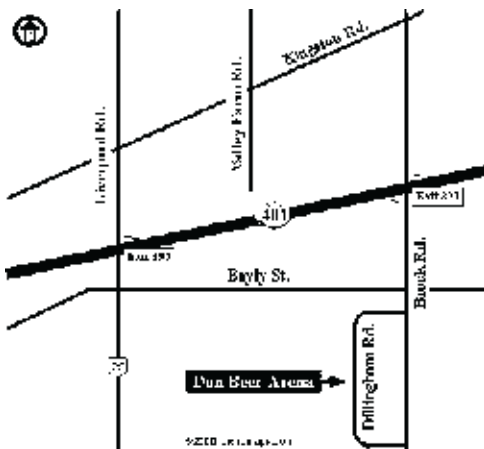

FESTIVAL ARENA MAPS AND DIRECTIONS

Iroquois Park Sports Centre Driving Instructions:

From Hwy-401 Westbound: Hwy-401 to Brock St. (exit 410) in the town of Whitby (not Brock Road that is located in Pickering, a little west of Whitby). Exit ramp ends at Consumers Dr., so turn left on Consumers and proceed approx. 200 meters west to Brock Street. Turn left on Brock St. and proceed south approx. 0.75 km to Victoria Street. Turn right on Victoria St. and proceed west approx. 0.5 km to Henry Street. Turn right on Henry St. and proceed north approx. 150 meters to Iroquois Park entrance. Turn left into Iroquois Park and watch for arena on the right.

From Hwy-401 Eastbound: Hwy-401 east to Brock St. (exit 410). Turn left on Brock St. and proceed south approx. 0.3 km to Victoria Street. Turn right on Victoria St. and proceed west approx. 0.5 km to Henry Street. Turn right on Henry St. and proceed north approx. 150 meters to Iroquois Park entrance. Turn left into Iroquois Park and watch for arena on the right.

Don Beer Arena

Pickering is located on Hwy-401, approx. 40 km east of Toronto.

From the West (Toronto): Don Valley Pkwy. north approx. 14 km to Hwy-401 East. Proceed east on Hwy-401 approx. 20 km Pickering. Follow the exit for RR-1/Brock Rd. and continue east on Hwy-401 Collectors approx. 2 km to Brock Rd. (exit 399). Turn right on Brock Rd. and proceed south approx. 0.75 km to Dillingham Rd (1st right past Bayly). Turn right on Dillingham Rd. and proceed west, then south approx. 0.5 km to arena on the right.

FESTIVAL ARENA MAPS AND DIRECTIONS

Luther Vipond (Brooklin) Memorial Arena

Brooklin is located at the intersection of Rt-7 and Rt-12, approx. 10 km north of Whitby and approx. 60 km northeast of Toronto.