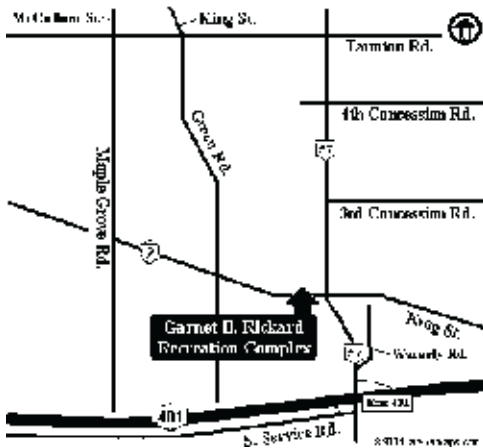

Garnet B. Rickard Complex Driving Instructions

Bowmanville is located just off Hwy-401, approx. 75 km east of Toronto

From Hwy-401: Hwy-401 to Waverly Rd. (exit 431). Proceed north on RR-57/Waverly Rd. (go straight on RR-57 shortly after crossing over Baseline Rd./don't turn right on Waverly) approx 2km to King St. Turn left on King St. and proceed west a short distance to Garnet B. Rickard Recreation Complex on the right.