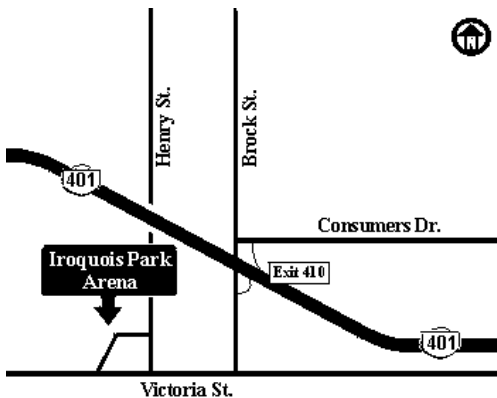

FESTIVAL ARENA MAPS AND DIRECTIONS

Iroquois Park Sports Centre Driving Instructions:

From Hwy-401 Westbound: Hwy-401 to Brock St. (exit 410) in the town of Whitby (not Brock Road that is located in Pickering, a little west of Whitby). Exit ramp ends at Consumers Dr., so turn left on Consumers and proceed approx. 200 meters west to Brock Street. Turn left on Brock St. and proceed south approx. 0.75 km to Victoria Street. Turn right on Victoria St. and proceed west approx. 0.5 km to Henry Street. Turn right on Henry St. and proceed north approx. 150 meters to Iroquois Park entrance. Turn left into Iroquois Park and watch for arena on the right.

From Hwy-401 Eastbound: Hwy-401 east to Brock St. (exit 410). Turn left on Brock St. and proceed south approx. 0.3 km to Victoria Street. Turn right on Victoria St. and proceed west approx. 0.5 km to Henry Street. Turn right on Henry St. and proceed north approx. 150 meters to Iroquois Park entrance. Turn left into Iroquois Park and watch for arena on the right.

FESTIVAL ARENA MAPS AND DIRECTIONS

Luther Vipond (Brooklin) Memorial Arena

Brooklin is located at the intersection of Rt-7 and Rt-12, approx. 10 km north of Whitby and approx. 60 km northeast of Toronto.

FESTIVAL ARENA MAPS & DIRECTIONS

Legends Centre Driving Instructions

From Hwy-401 Westbound: Hwy-401 to Bloor Street/Harmony Road (exit 419). Continue onto Harmony Rd S/Durham Regional Rd 33 and follow it north. Follow Harmony Road north past Coldstream Drive and watch for the arena on your right.